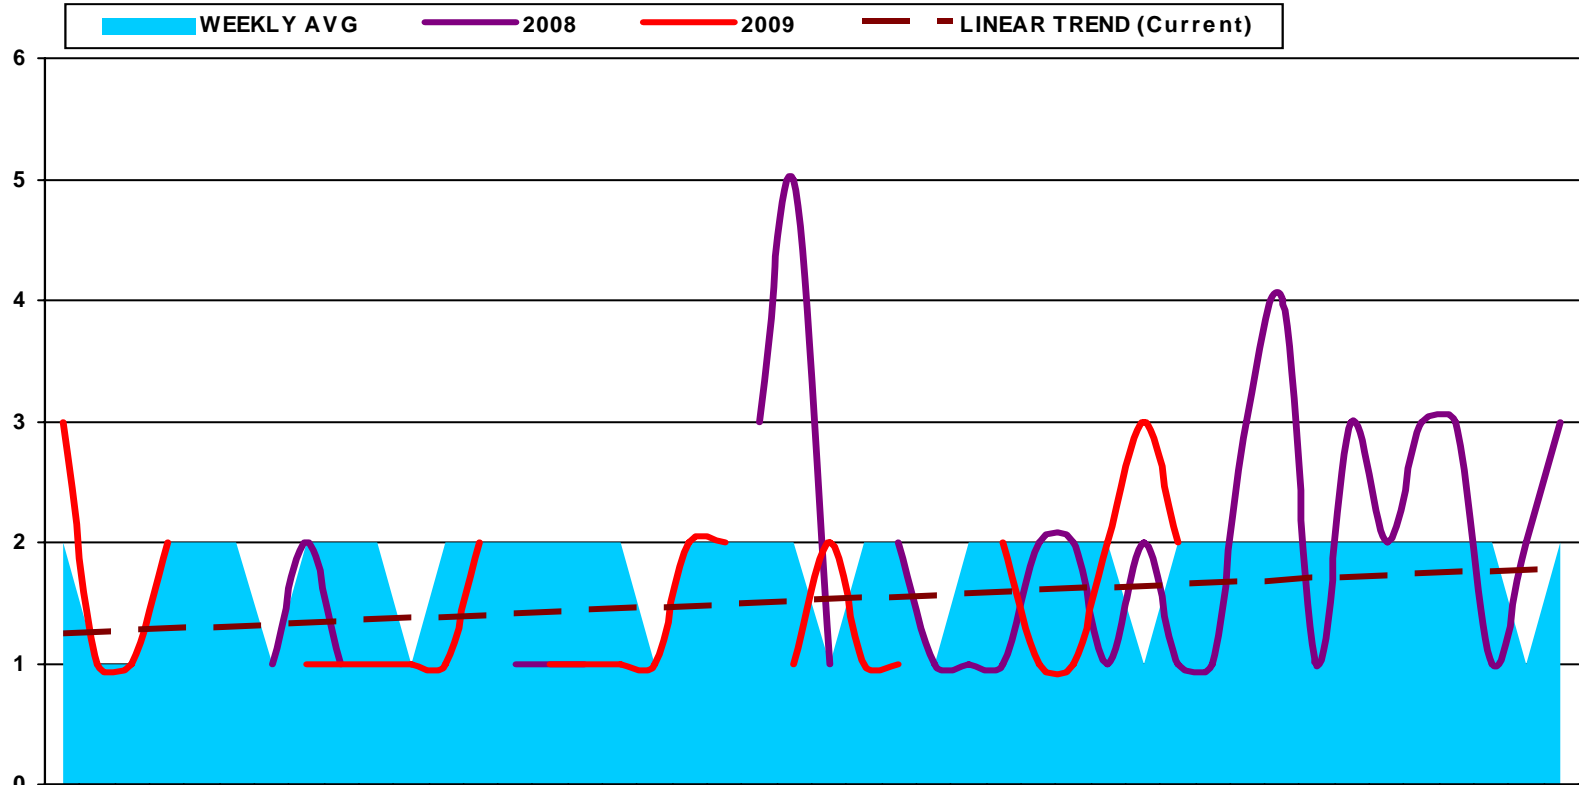

GLENDALE POLICE DEPARTMENT - ARIZONA
UCR Part 1 Individual Violent Crime Categories by WEEK

ALL RAPES BY WEEK

	3	4	5	6	7	8	9	10	11	12	13	14	15	16	17	19	20	21	22	23	24	25	26	27	28	29	30	31	32	33	34	35	36	39	40	41	42	44	46	47	48	51	52	53	
WEEKLY AVG	2	1	1	2	2	2	1	2	2	2	1	2	2	2	2	2	2	1	2	2	2	2	1	2	2	1	2	2	2	2	2	1	2	2	2	2	2	2	2	2	2	2	2	1	2
2009	3	1	1	2		1		1	1	1	1	1	2		1	1	1	1	2	2		1	2	1	1		2	1	1	2	3	2													
2008	1		1		1		1	2	1			3		1	1	1		1			3	5	1		2	1	1	1	2	2	1	2	1	1	3	4	1	3	2	3	3	1	2	3