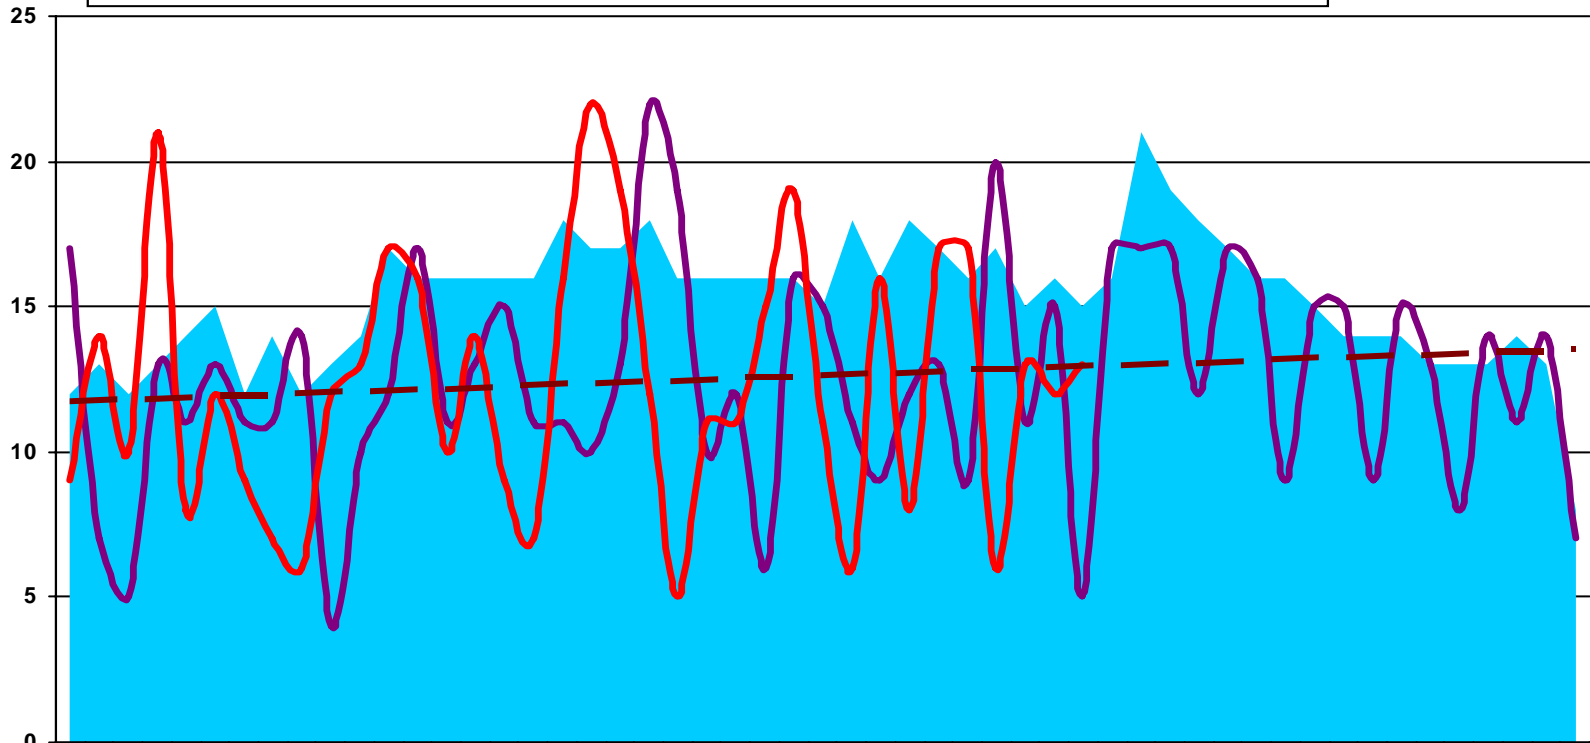

GLENDALE POLICE DEPARTMENT - ARIZONA
UCR Part 1 Individual Violent Crime Categories by WEEK

ALL AGGRAVATED ASSAULTS BY WEEK

█ WEEKLY AVG
— 2008
— 2009
- - - LINEAR TREND (Current)

	1	2	3	4	5	6	7	8	9	10	11	12	13	14	15	16	17	18	19	20	21	22	23	24	25	26	27	28	29	30	31	32	33	34	35	36	37	38	39	40	41	42	43	44	45	46	47	48	49	50	51	52	53							
WEEKLY AVG	12	13	12	13	14	15	12	14	12	13	14	17	16	16	16	16	16	18	17	17	18	16	16	16	16	16	15	18	16	18	17	16	17	16	17	15	16	15	16	16	21	19	18	17	16	16	15	14	14	14	14	13	13	13	14	13	8			
2009	9	14	10	21	8	12	9	7	6	12	13	17	16	10	14	9	7	16	22	19	12	5	11	11	15	19	11	6	16	8	17	17	6	13	12	13																								
2008	17	7	5	13	11	13	11	11	14	4	10	12	17	11	13	15	11	11	10	13	22	19	10	12	6	16	15	11	9	12	13	9	20	11	15	5	17	17	17	12	17	16	9	15	15	9	15	13	8	14	11	14	7