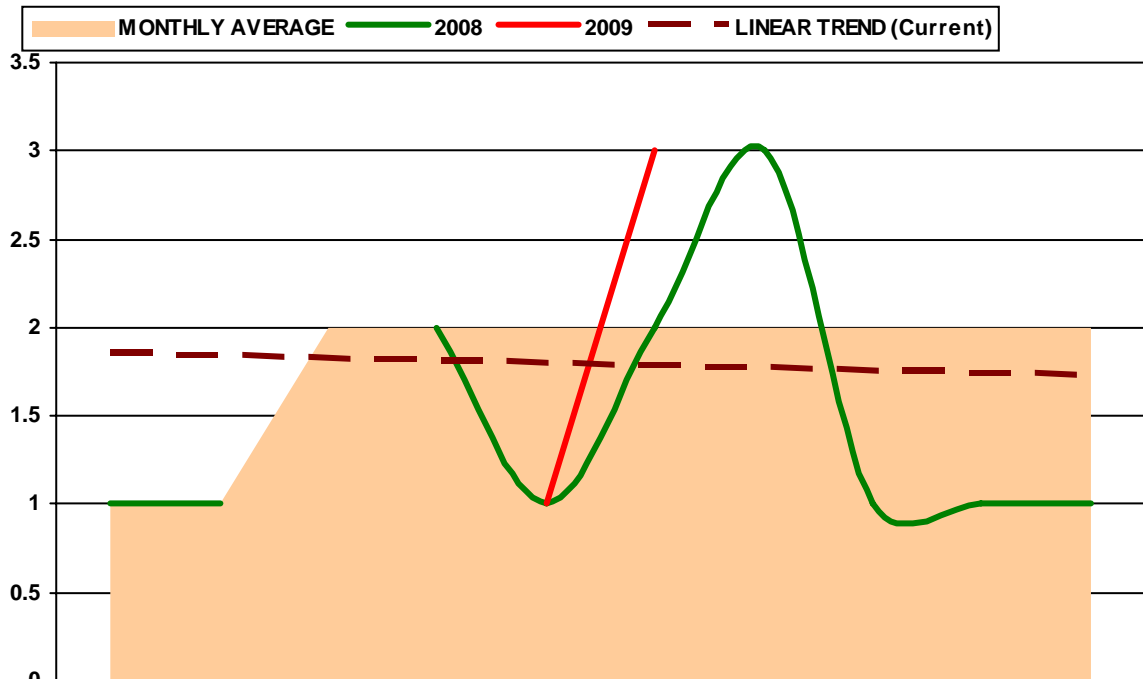

GLENDALE POLICE DEPARTMENT - ARIZONA

UCR Individual Part 1 Violent Crimes by Month

ALL HOMICIDES BY MONTH

	Jan	Feb	Mar	Apr	May	Jun	Jul	Aug	Nov	Dec
MONTHLY AVERAGE	1	1	2	2	2	2	2	2	2	2
2008	1	1		2	1	2	3	1	1	1
2009	1		3		1	3		1