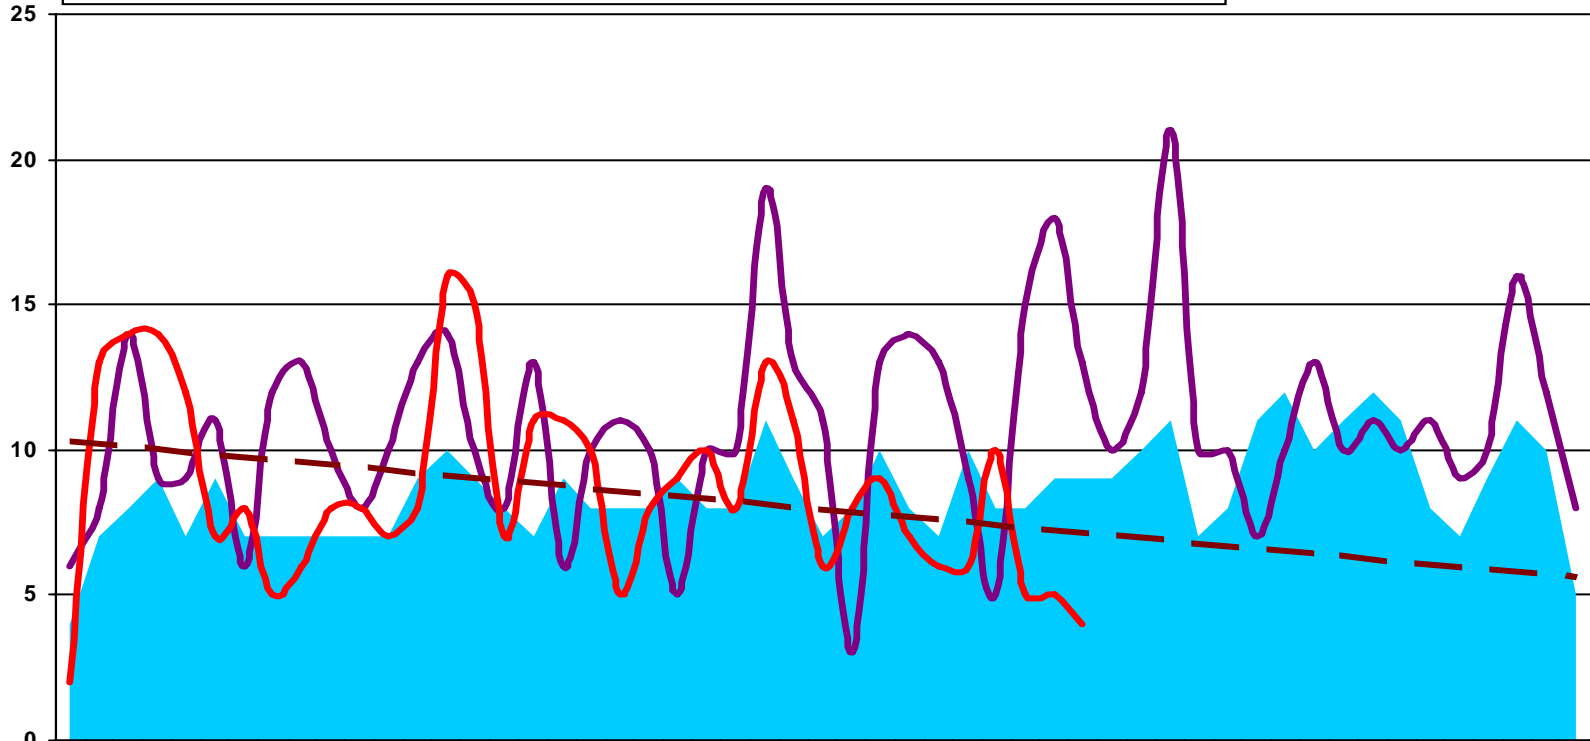

GLENDALE POLICE DEPARTMENT - ARIZONA
UCR Part 1 Individual Violent Crime Categories by WEEK

ALL ROBBERIES BY WEEK

█ WEEKLY AVG
— 2008
— 2009
- - - LINEAR TREND (Current)

	1	2	3	4	5	6	7	8	9	10	11	12	13	14	15	16	17	18	19	20	21	22	23	24	25	26	27	28	29	30	31	32	33	34	35	36	37	38	39	40	41	42	43	44	45	46	47	48	49	50	51	52	53			
█ WEEKLY AVG	4	7	8	9	7	9	7	7	7	7	7	7	9	10	9	8	7	9	8	8	8	9	8	8	11	9	7	8	10	8	7	10	8	8	9	9	9	9	10	11	7	8	11	12	10	11	12	11	8	7	9	11	10	5		
— 2009	2	13	14	14	12	7	8	5	6	8	8	7	8	16	15	7	11	11	10	5	8	9	10	8	13	11	6	8	9	7	6	6	10	5	5	4																				
— 2008	6	8	14	9	9	11	6	12	13	10	8	10	13	14	10	8	13	6	10	11	10	5	10	10	19	13	11	3	13	14	13	9	5	15	18	13	10	12	21	10	10	7	10	13	10	11	10	11	9	10	16	12	8