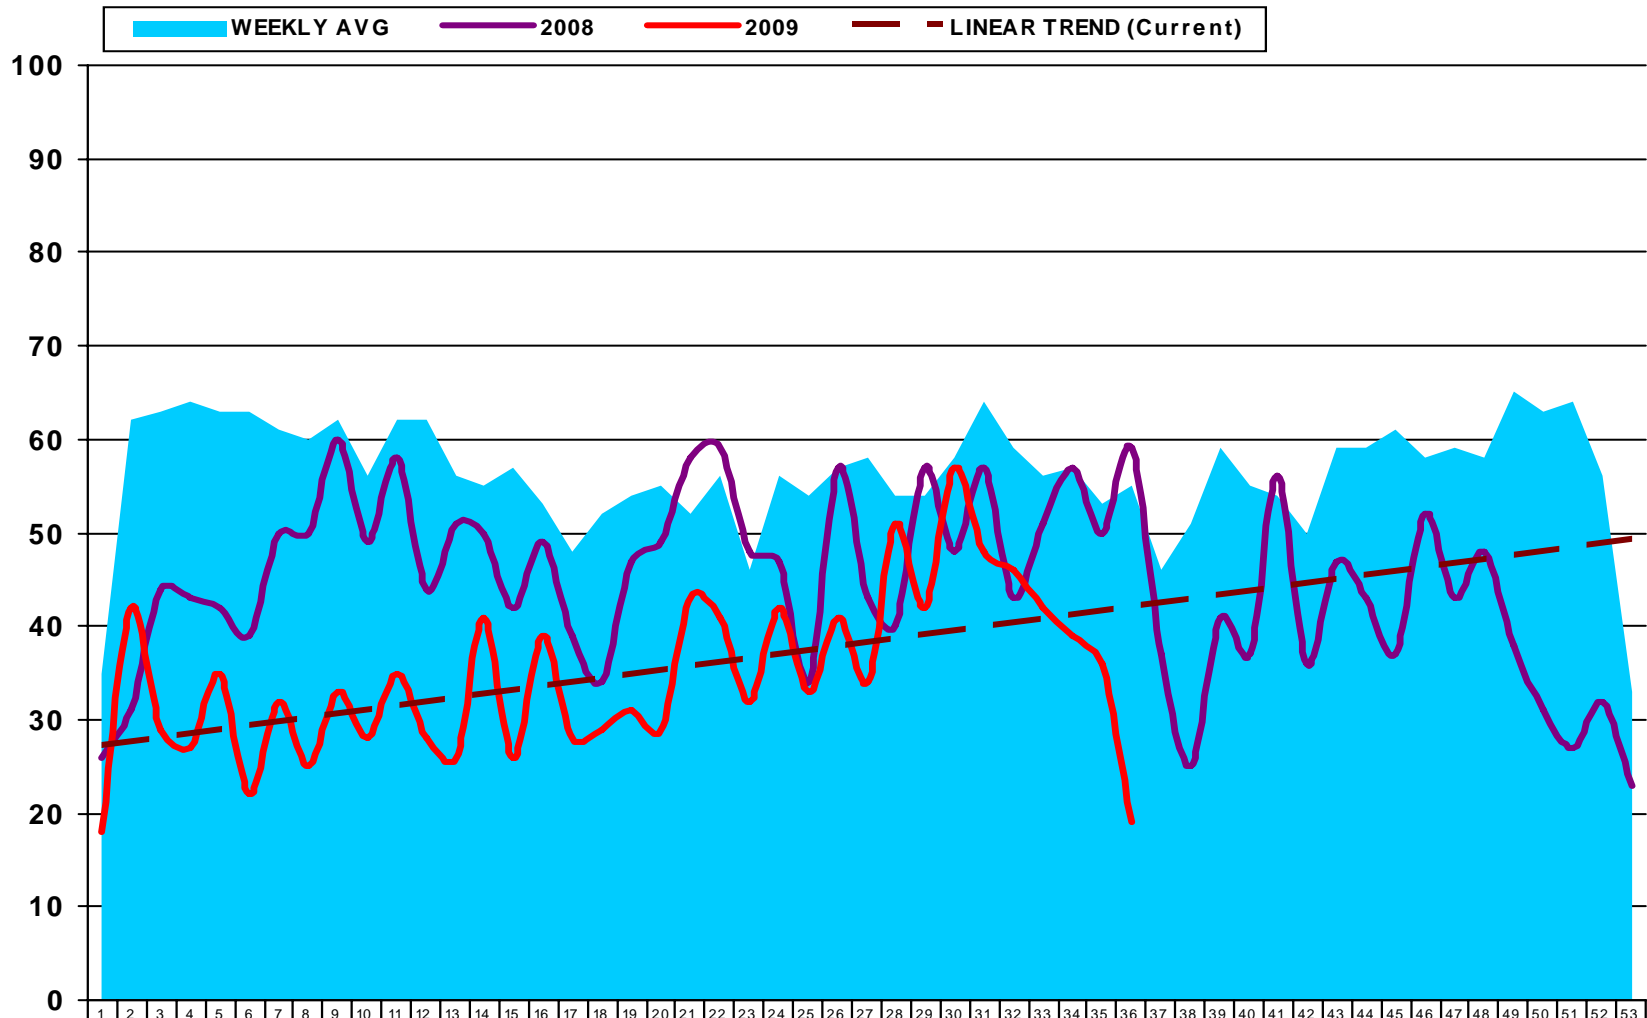

GLENDALE POLICE DEPARTMENT - ARIZONA
UCR Part 1 Individual Property Crime Categories by WEEK

ALL AUTO THEFTS BY WEEK

	1	2	3	4	5	6	7	8	9	10	11	12	13	14	15	16	17	18	19	20	21	22	23	24	25	26	27	28	29	30	31	32	33	34	35	36	37	38	39	40	41	42	43	44	45	46	47	48	49	50	51	52	53
WEEKLY AVG	35	62	63	64	63	63	61	60	62	56	62	62	56	55	57	53	48	52	54	55	52	56	46	56	54	57	58	54	54	58	64	59	56	57	53	55	46	51	59	55	54	50	59	59	61	58	59	58	65	63	64	56	33
2009	18	42	29	27	35	22	32	25	33	28	35	28	26	41	26	39	28	29	31	29	43	41	32	42	33	41	34	51	42	57	48	46	42	39	36	19																	
2008	26	31	44	43	42	39	50	50	60	49	58	44	51	50	42	49	39	34	47	49	58	59	48	47	34	57	43	40	57	48	57	43	51	57	50	59	37	25	41	37	56	36	47	43	37	52	43	48	38	31	27	32	23