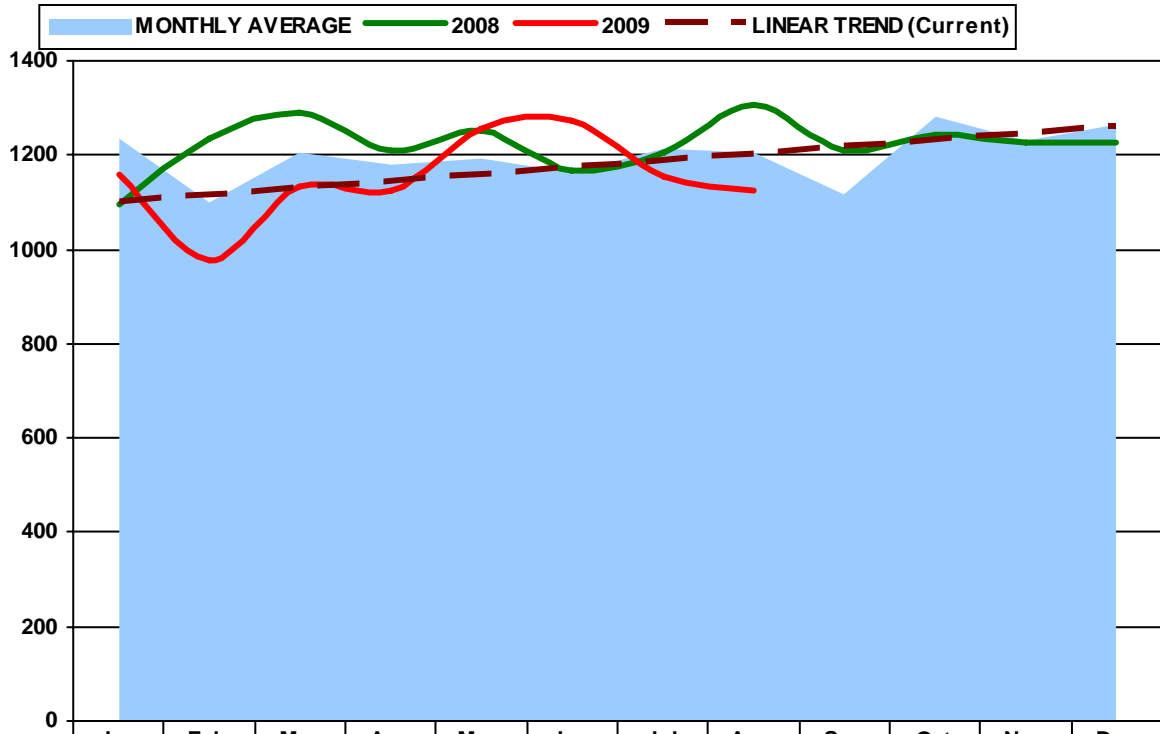

GLENDALE POLICE DEPARTMENT - ARIZONA

Overall UCR Part 1 Crime Categories by Month

ALL PART 1 CRIMES BY MONTH

	Jan	Feb	Mar	Apr	May	Jun	Jul	Aug	Sep	Oct	Nov	Dec
MONTHLY AVERAGE	1234	1100	1205	1179	1194	1163	1213	1205	1118	1282	1231	1265
2008	1094	1237	1292	1211	1250	1167	1206	1306	1209	1244	1228	1228
2009	1157	975	1134	1126	1256	1275	1155	1127