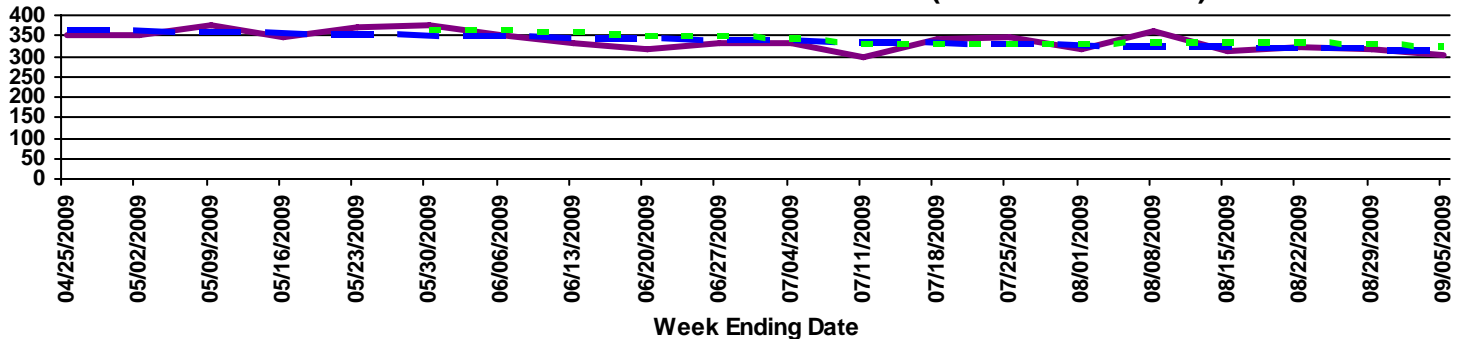

For the last year to date, There was an average of 2.51 days between call received and report entry date. The minimum number of days was 0 and the maximum number of days was 401. This means that 68% of the reports were entered within 0.00 days and 7.91 days. In addition, 95% of the reports were entered between 0.00 and 13.31 days.

Current Weekly Trends

PART 1 - WEEKLY PERSON CRIME TRENDS (PAST 20 WEEKS)

PART 1 - WEEKLY PROPERTY CRIME TRENDS (PAST 20 WEEKS)

PART II - WEEKLY PART II CRIME TRENDS (PAST 20 WEEKS)

Crime Counts Linear Trend 6 Week Moving Average