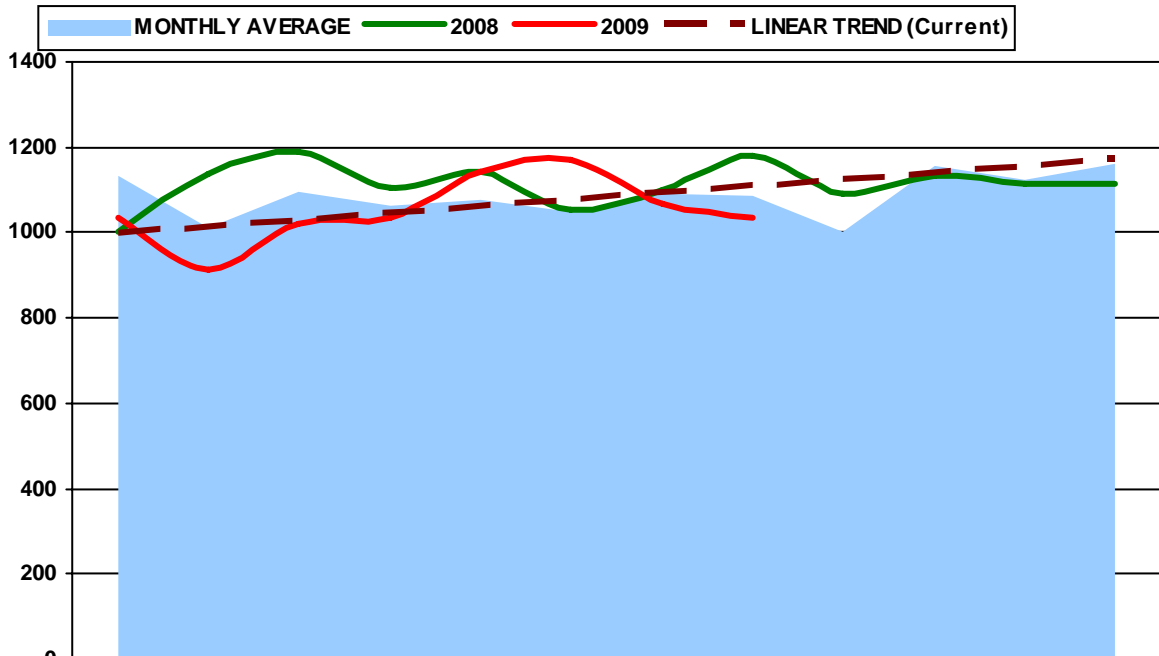

ALL PART 1 PROPERTY CRIMES BY MONTH

	Jan	Feb	Mar	Apr	May	Jun	Jul	Aug	Sep	Oct	Nov	Dec
MONTHLY AVERAGE	1131	1010	1096	1065	1076	1049	1090	1086	1002	1158	1122	1159
2008	1001	1139	1190	1107	1142	1053	1102	1179	1090	1133	1116	1113
2009	1034	912	1022	1033	1143	1169	1068	1034