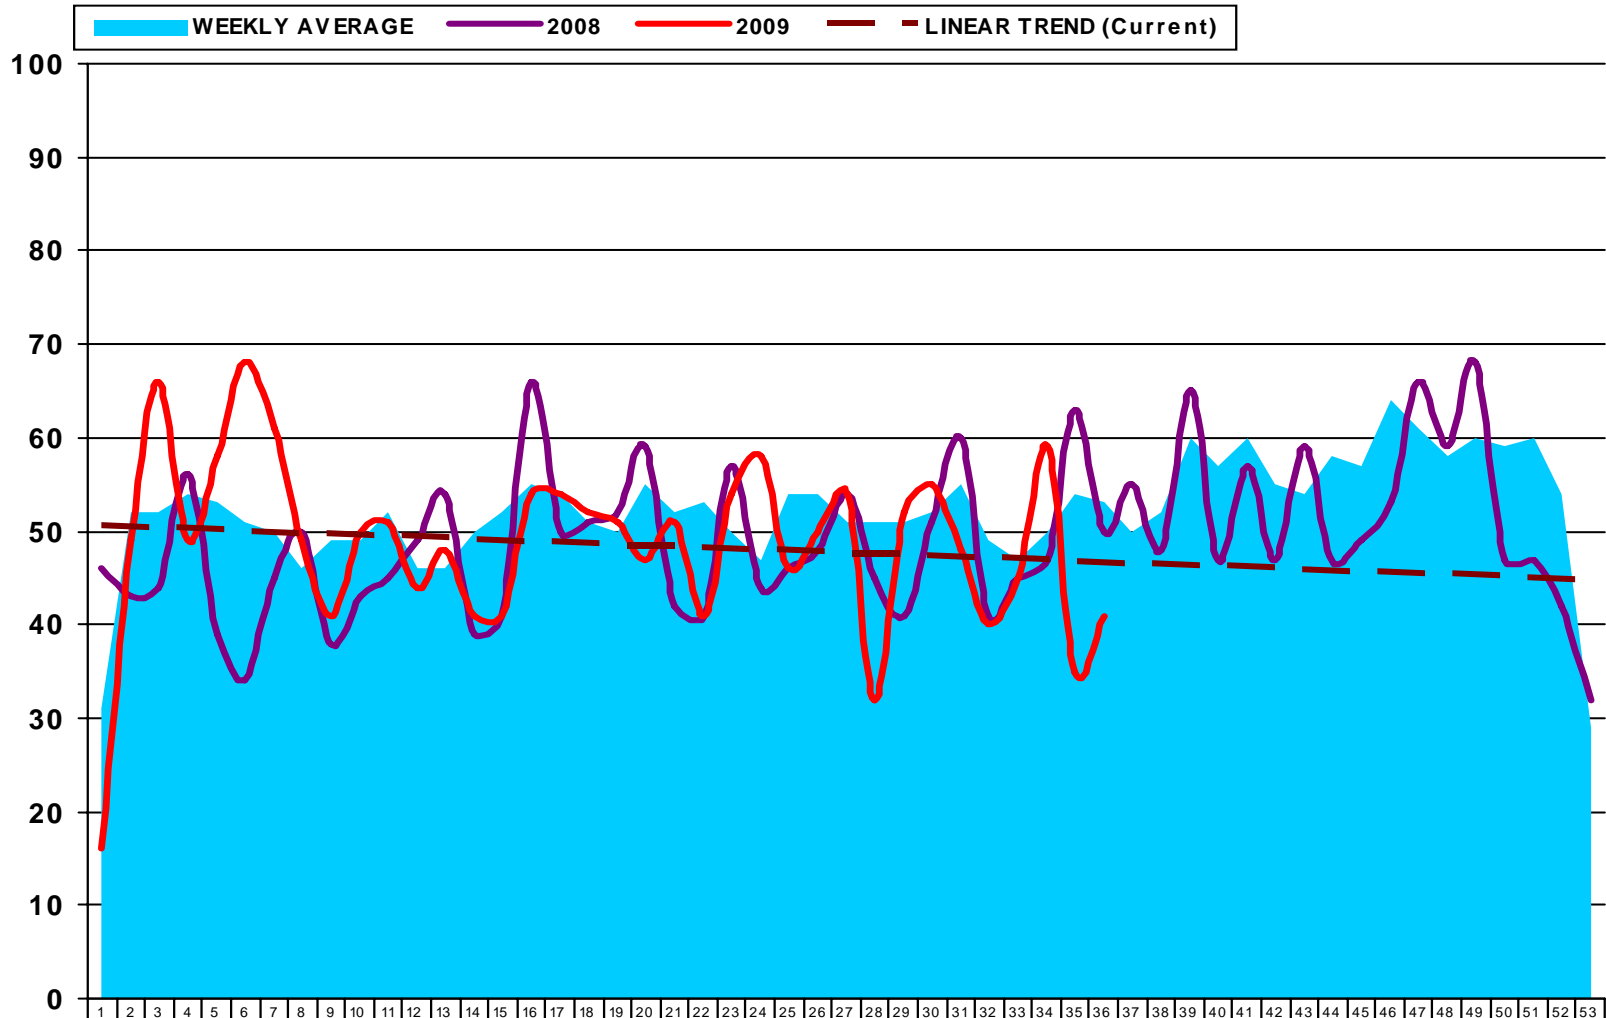

GLENDALE POLICE DEPARTMENT - ARIZONA
UCR Part 1 Individual Property Crime Categories by WEEK

ALL BURGLARIES BY WEEK

	1	2	3	4	5	6	7	8	9	10	11	12	13	14	15	16	17	18	19	20	21	22	23	24	25	26	27	28	29	30	31	32	33	34	35	36	37	38	39	40	41	42	43	44	45	46	47	48	49	50	51	52	53	
WEEKLY AVERAGE	31	52	52	54	53	51	50	46	49	49	52	46	46	50	52	55	54	51	50	55	52	53	50	47	54	46	50	54	51	51	52	55	49	47	50	54	53	50	52	60	57	60	55	54	58	57	64	61	58	60	59	60	54	29
2009	16	49	66	49	58	68	61	49	41	50	51	44	48	41	41	54	54	52	51	47	51	41	54	58	46	50	54	32	52	55	48	40	45	59	35	41																		
2008	46	43	44	56	39	34	45	50	38	43	45	49	54	39	41	66	50	51	52	59	42	41	57	44	46	48	54	45	41	51	60	41	45	47	63	50	55	48	65	47	57	47	59	47	49	53	66	59	68	47	47	42	32