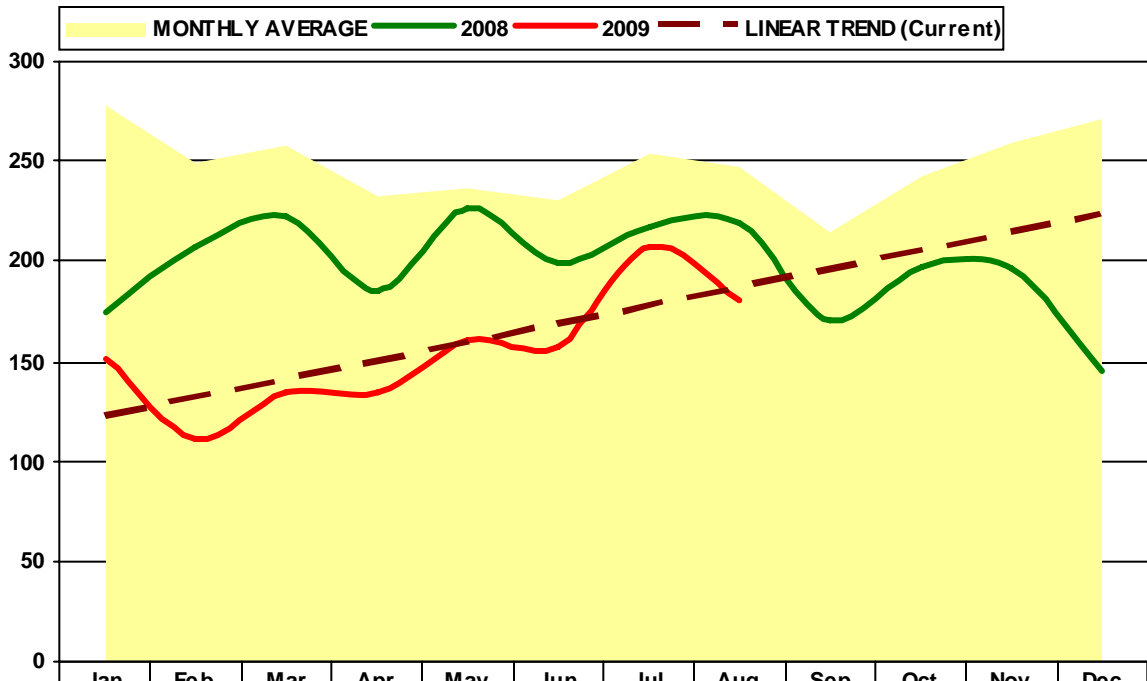

GLENDALE POLICE DEPARTMENT - ARIZONA

UCR Part 1 Individual Property Crimes by Month

ALL AUTO THEFTS BY MONTH

	Jan	Feb	Mar	Apr	May	Jun	Jul	Aug	Sep	Oct	Nov	Dec
MONTHLY AVERAGE	278	249	258	232	236	230	254	247	214	242	259	271
2008	174	207	222	185	226	199	217	219	170	197	196	146
2009	151	112	135	135	160	157	207	180