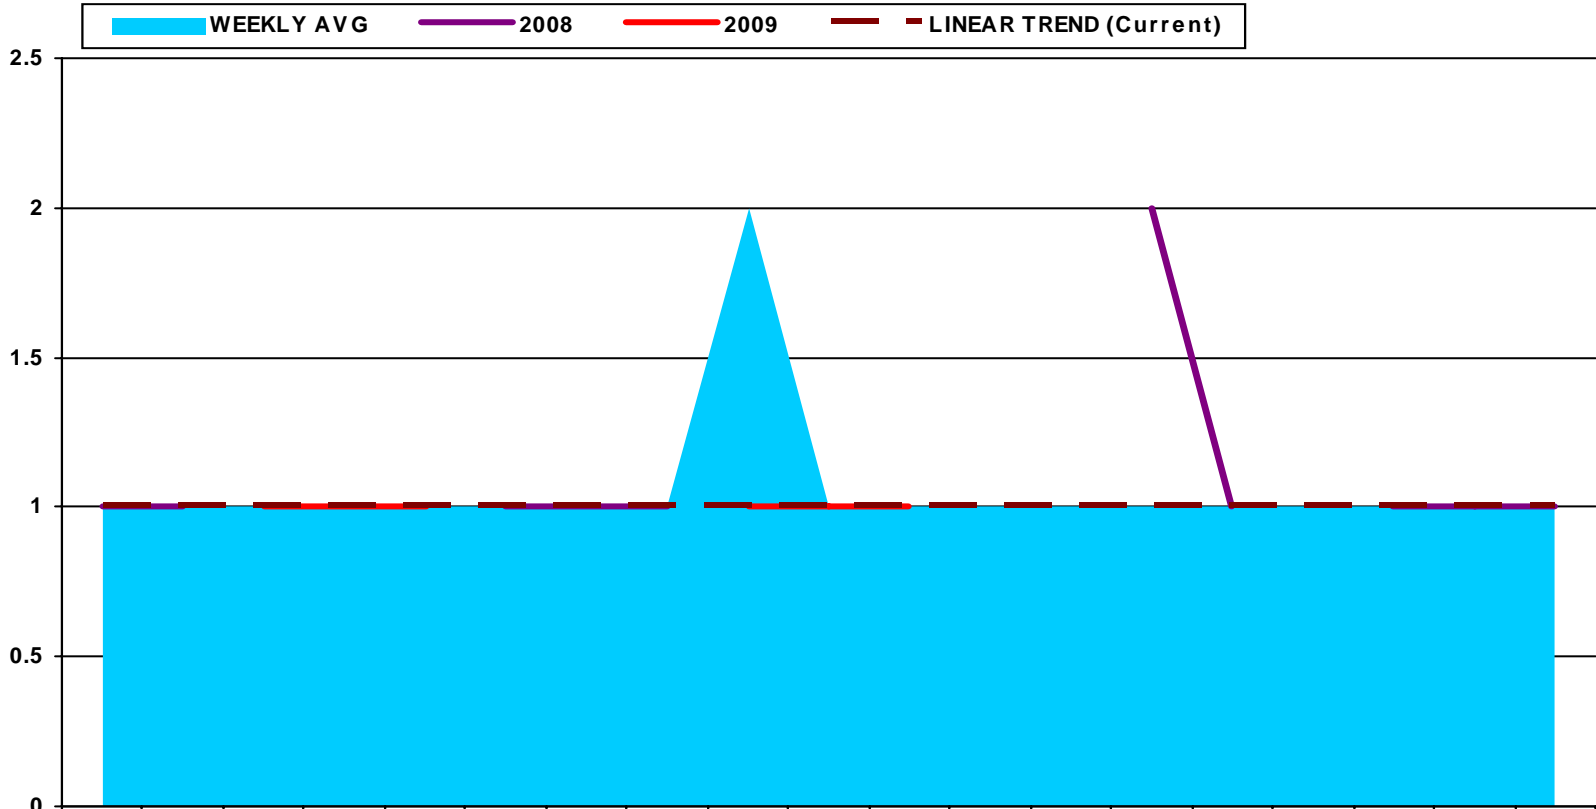

GLENDALE POLICE DEPARTMENT - ARIZONA
UCR Part 1 Individual Violent Crime Categories by WEEK

ALL MURDERS BY WEEK

	2	9	10	11	13	15	16	18	22	23	24	25	26	29	30	32	35	45	50
WEEKLY AVG	1	1	1	1	1	1	1	1	2	1	1	1	1	1	1	1	1	1	1
2009	1		1	1	1				1	1	1		1			1			
2008	1	1				1	1	1				2		2	1		1	1	1