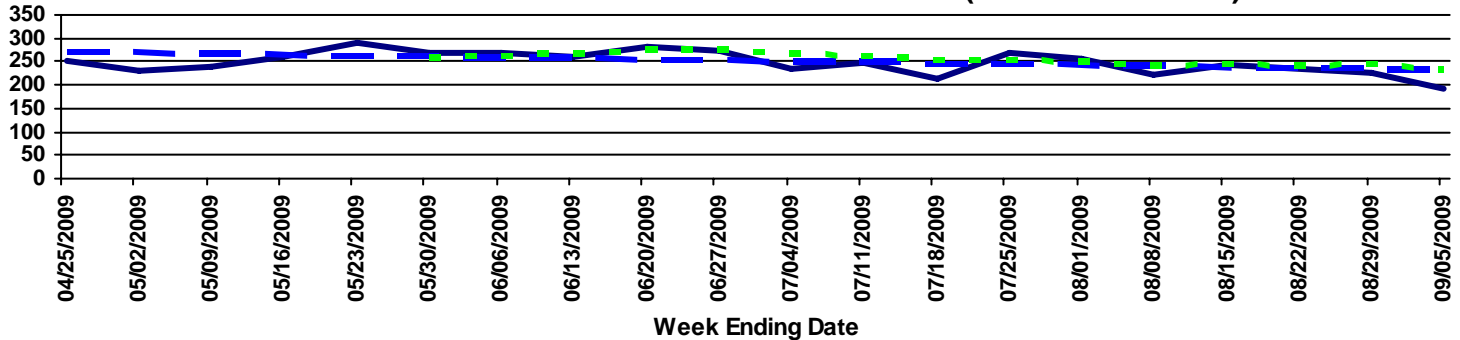

PART 1 - WEEKLY PROPERTY CRIME TRENDS (PAST 20 WEEKS)