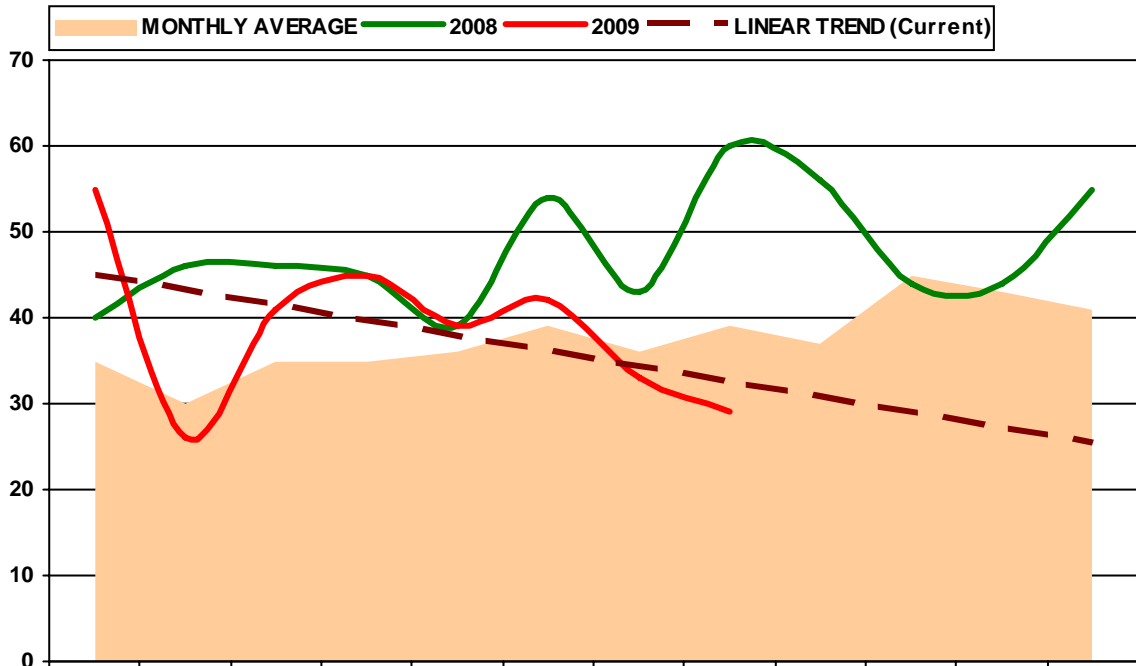

GLENDALE POLICE DEPARTMENT - ARIZONA

UCR Individual Part 1 Violent Crimes by Month

ALL ROBBERIES BY MONTH

	Jan	Feb	Mar	Apr	May	Jun	Jul	Aug	Sep	Oct	Nov	Dec
MONTHLY AVERAGE	35	30	35	35	36	39	36	39	37	45	43	41
2008	40	46	46	45	39	54	43	60	56	44	44	55
2009	55	26	41	45	39	42	33	29