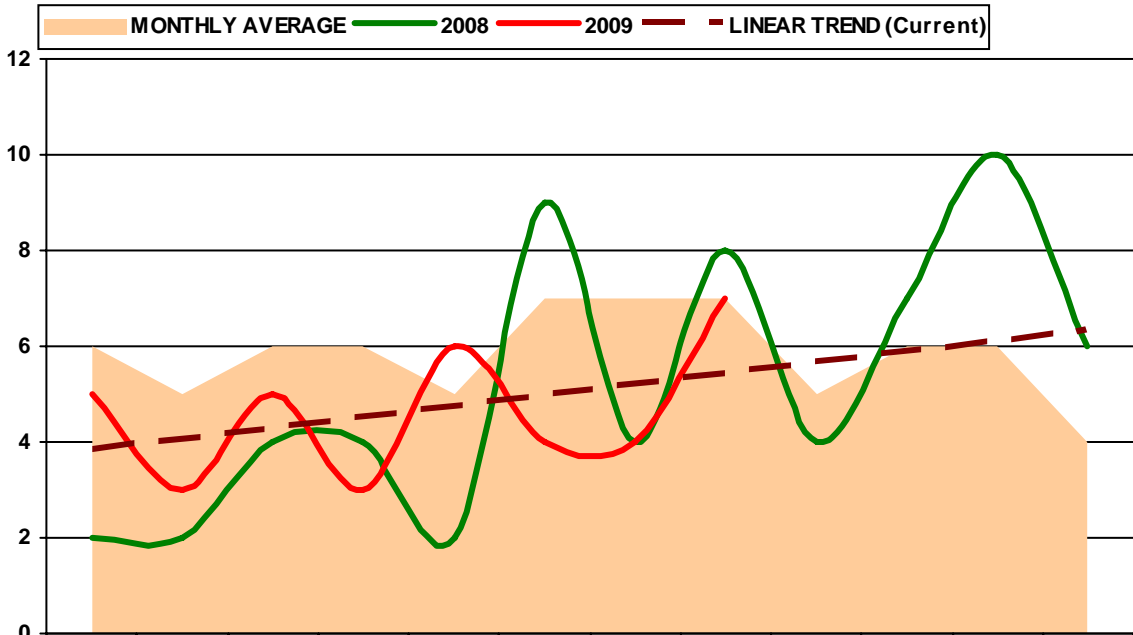

ALL RAPES BY MONTH

	Jan	Feb	Mar	Apr	May	Jun	Jul	Aug	Sep	Oct	Nov	Dec
MONTHLY AVERAGE	6	5	6	6	5	7	7	7	5	6	6	4
2008	2	2	4	4	2	9	4	8	4	7	10	6
2009	5	3	5	3	6	4	4	7