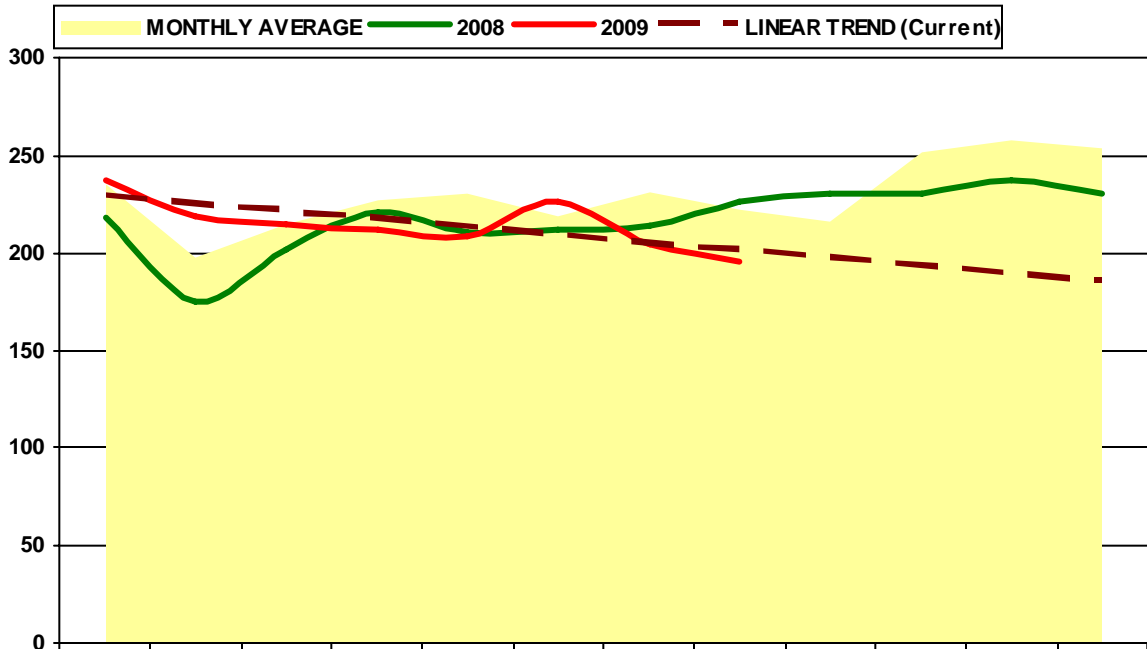

GLENDALE POLICE DEPARTMENT - ARIZONA

UCR Part 1 Individual Property Crimes by Month

ALL BURGLARIES BY MONTH

	Jan	Feb	Mar	Apr	May	Jun	Jul	Aug	Sep	Oct	Nov	Dec
MONTHLY AVERAGE	236	198	215	227	230	219	231	222	216	252	258	254
2008	218	175	202	221	211	212	214	226	230	230	238	230
2009	238	219	215	212	209	226	205	196