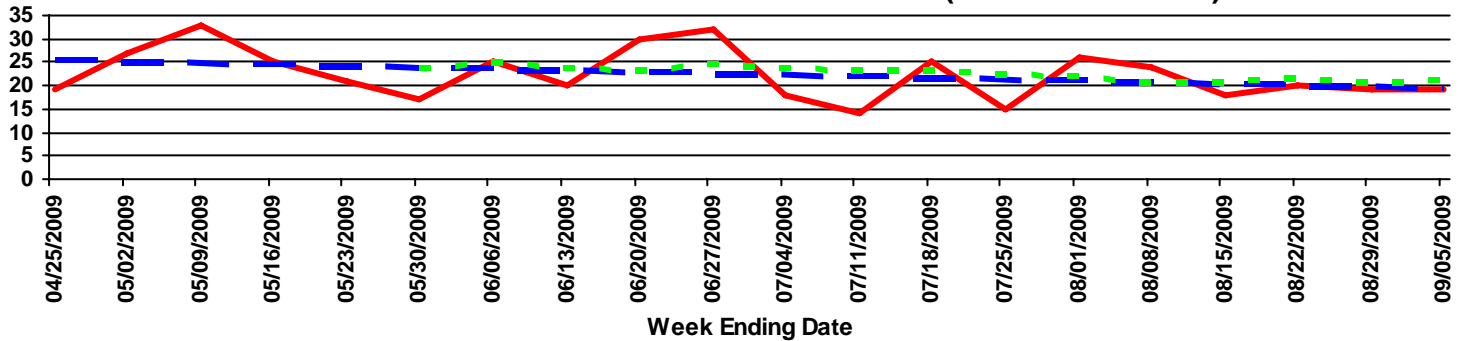

Report Entry Statistics for Current Year to Date and Last Year to Date

In the most current week, there have been a total of 653 offense reports listed in CHIPS. Of these reports, 57.73% were entered in CHIPS in less than or equal to 1 day. 92.80% were entered in less than or equal to 3 days, 99.54% were entered in less than or equal to 5 days, and 100.00% were entered in less than or equal to 7 days.

In the current year to date, there have been a total of 23,395 offenses listed in CHIPS. Of these reports, 73.94% were entered in CHIPS in less than or equal to 3 days. 90.94% were entered in less than or equal to 5 days, and 97.05% were entered in less than or equal to 7 days.

For the current year to date, There was an average of 2.59 days between call received and report entry date. The minimum number of days was 0 and the maximum number of days was 134. This means that 68% of the reports were entered within 0.00 days and 6.60 days. In addition, 95% of the reports were entered between 0.00 and 10.60 days.

For the last year to date, There was an average of 2.51 days between call received and report entry date. The minimum number of days was 0 and the maximum number of days was 401. This means that 68% of the reports were entered within 0.00 days and 7.91 days. In addition, 95% of the reports were entered between 0.00 and 13.31 days.

Current Weekly Trends

PART 1 - WEEKLY PERSON CRIME TRENDS (PAST 20 WEEKS)