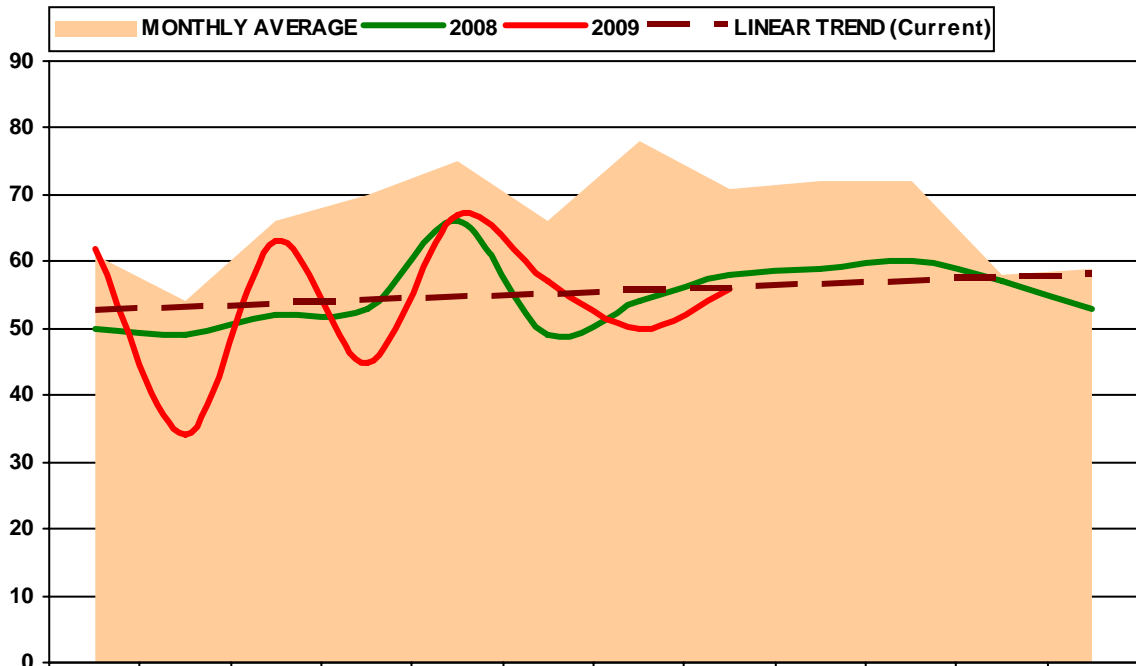

ALL AGGRAVATED ASSAULTS BY MONTH

	Jan	Feb	Mar	Apr	May	Jun	Jul	Aug	Sep	Oct	Nov	Dec
MONTHLY AVERAGE	61	54	66	70	75	66	78	71	72	72	58	59
2008	50	49	52	53	66	49	54	58	59	60	57	53
2009	62	34	63	45	67	57	50	56