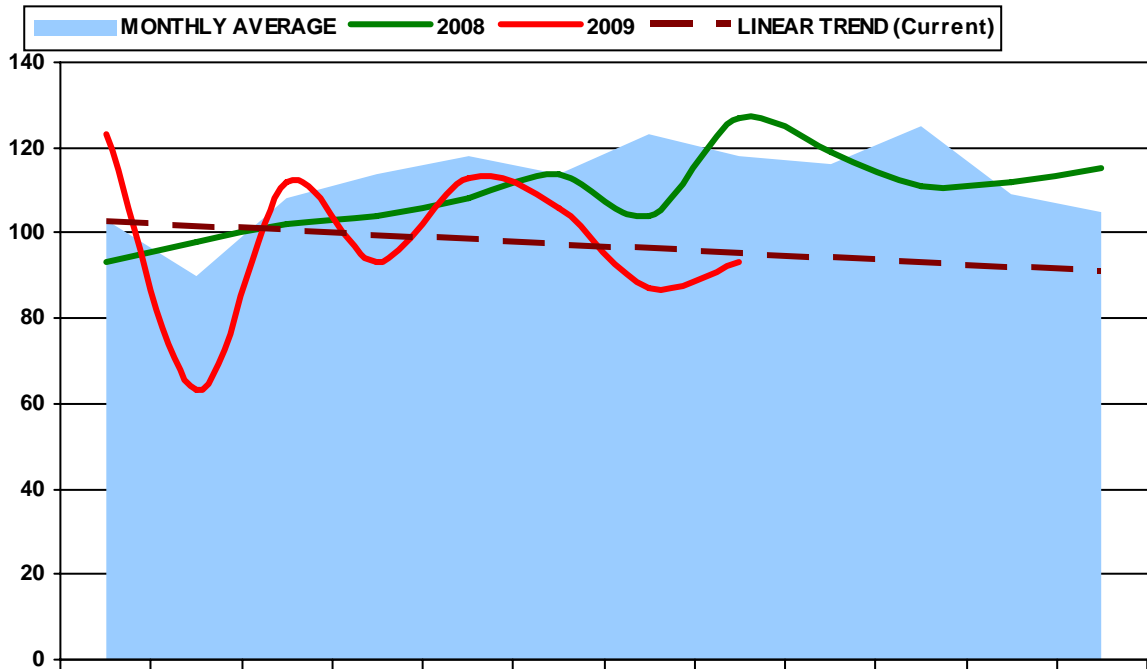

GLENDALE POLICE DEPARTMENT - ARIZONA

Overall UCR Part 1 Crime Categories by Month

ALL PART 1 TOTAL VIOLENT CRIMES BY MONTH

	Jan	Feb	Mar	Apr	May	Jun	Jul	Aug	Sep	Oct	Nov	Dec
MONTHLY AVERAGE	103	90	108	114	118	114	123	118	116	125	109	105
2008	93	98	102	104	108	114	104	127	119	111	112	115
2009	123	63	112	93	113	106	87	93