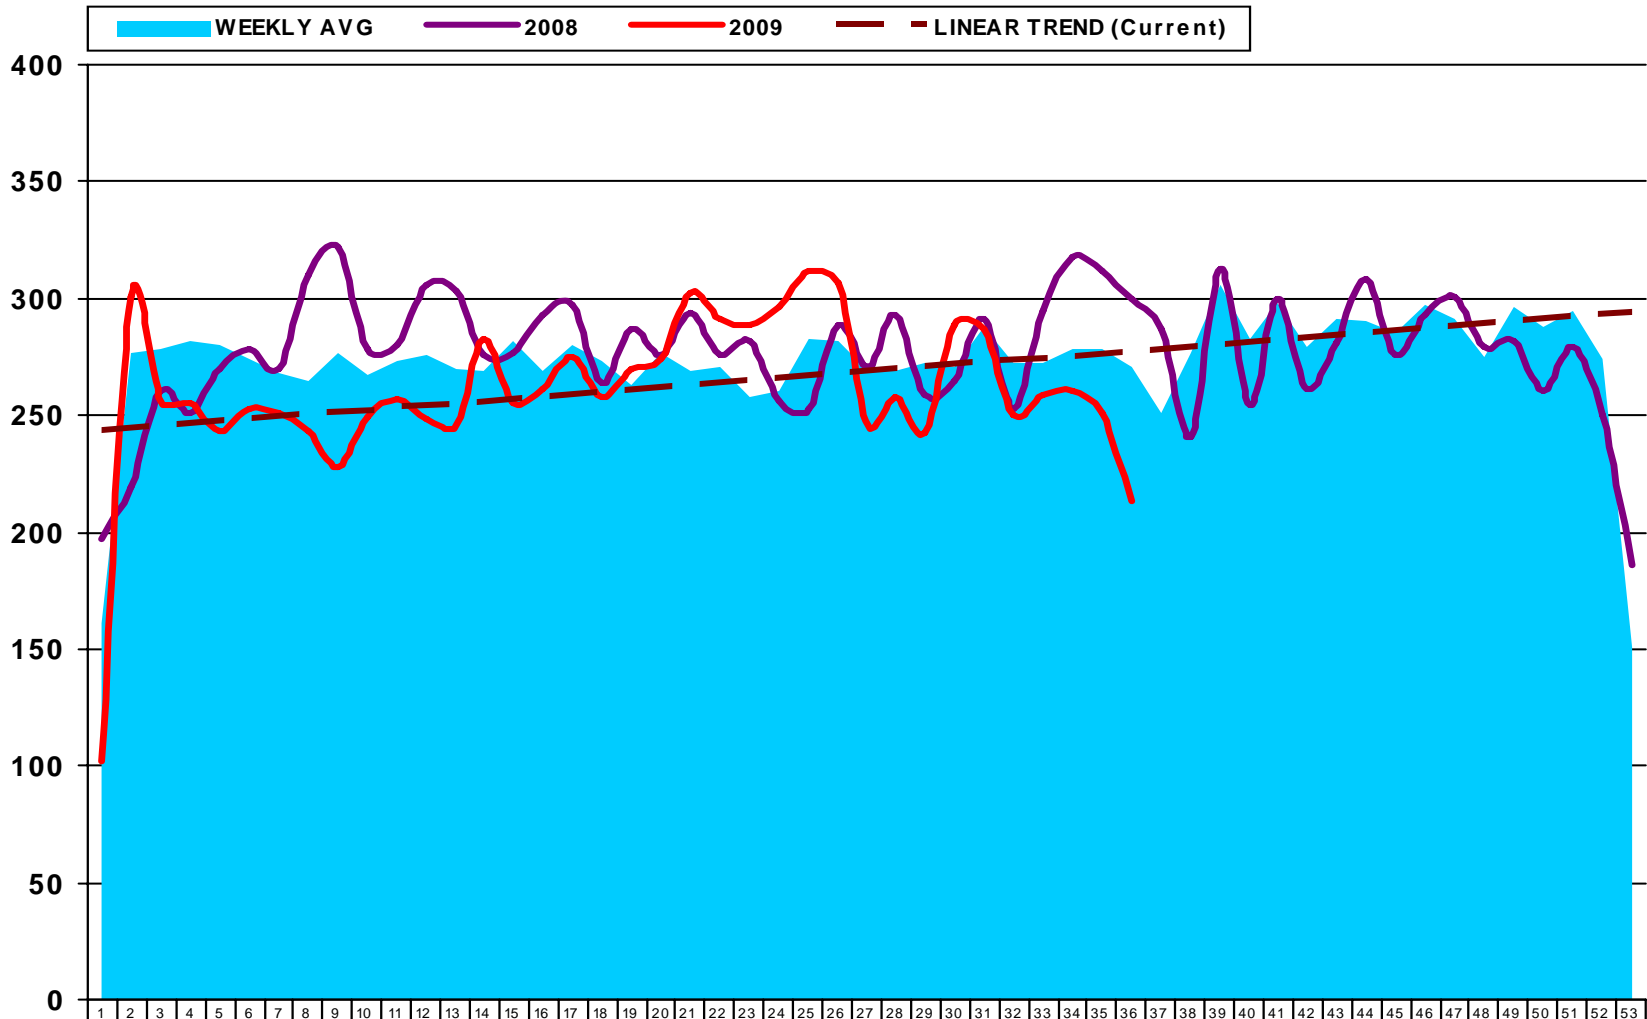

GLENDALE POLICE DEPARTMENT - ARIZONA

Overall UCR Part 1 Crime Categories by WEEK

ALL PART 1 CRIMES BY WEEK

	1	2	3	4	5	6	7	8	9	10	11	12	13	14	15	16	17	18	19	20	21	22	23	24	25	26	27	28	29	30	31	32	33	34	35	36	37	38	39	40	41	42	43	44	45	46	47	48	49	50	51	52	53		
WEEKLY AVG	161	277	278	282	280	274	268	265	277	267	273	276	270	269	282	269	280	273	263	277	269	271	258	260	283	282	269	269	272	271	288	272	272	278	278	271	251	277	306	283	298	279	291	290	285	297	291	275	296	288	295	274	151		
2009	102	301	256	255	243	253	251	243	228	249	257	248	246	283	255	261	275	258	270	274	302	291	289	296	312	307	246	258	242	289	287	250	259	260	251	213																			
2008	197	219	260	251	270	278	270	310	322	278	280	306	303	276	277	293	297	264	287	276	294	276	282	256	253	289	271	293	259	265	291	253	295	318	312	300	287	241	313	254	300	261	281	308	276	293	301	279	282	260	279	250	186