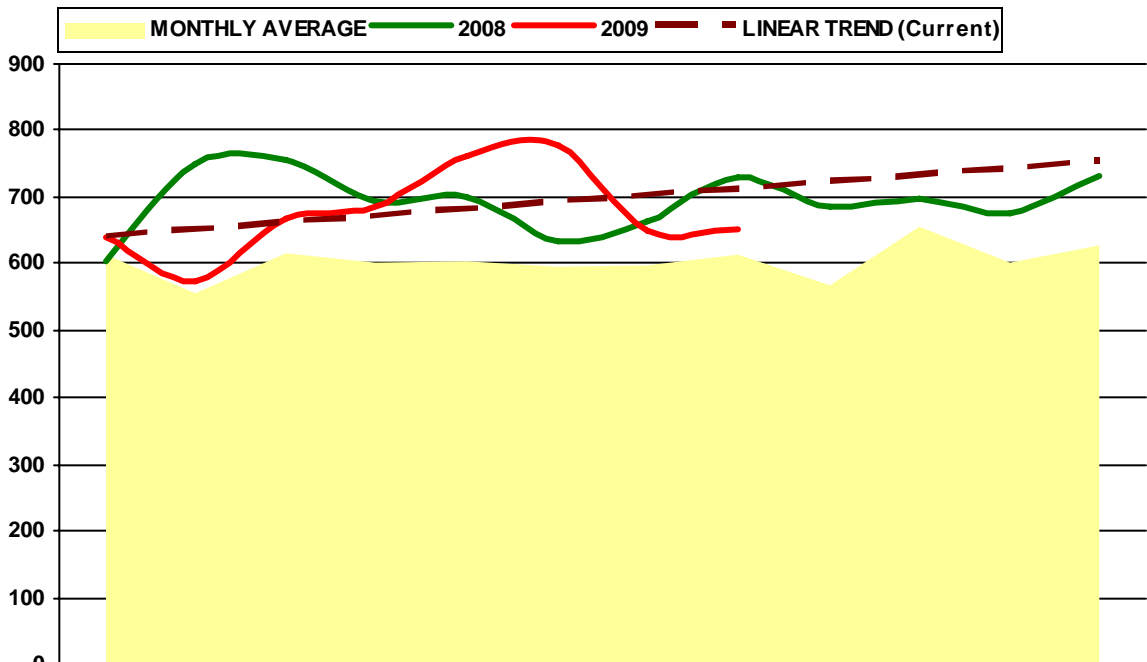

ALL THEFTS BY MONTH

	Jan	Feb	Mar	Apr	May	Jun	Jul	Aug	Sep	Oct	Nov	Dec
MONTHLY AVERAGE	612	557	617	600	603	594	599	612	567	656	600	628
2008	605	750	757	694	699	635	664	729	684	697	676	732
2009	639	575	667	684	763	777	650	651